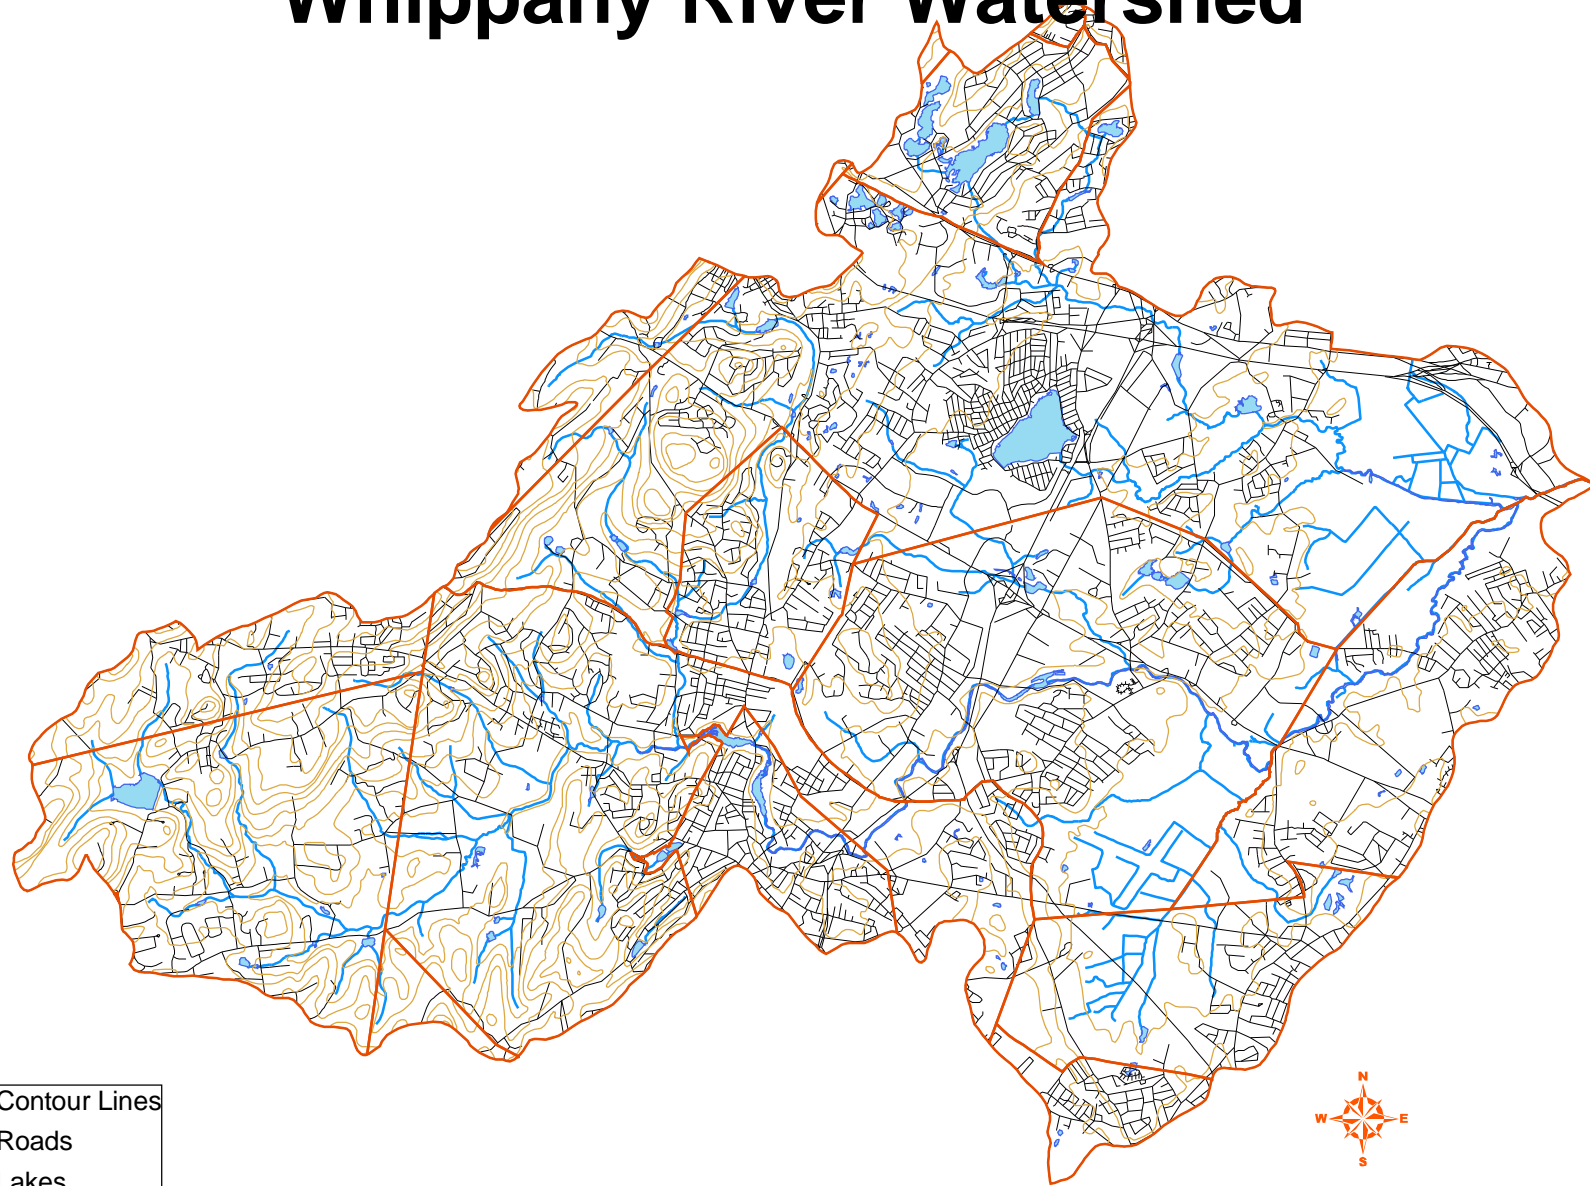

Whippany River Watershed

- Contour Lines
- Roads
- Lakes
- Streams
- Municipalities

0 1 2 3 Miles

Source: Township of Hanover Health Department (2005)